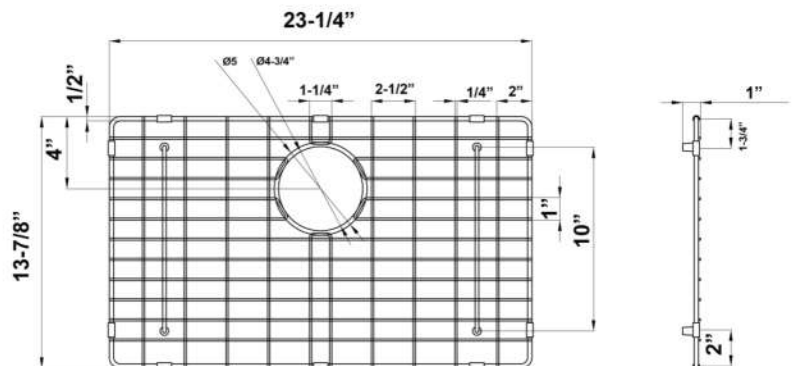

KS30 WIRE GRID

Cat. No.
KS30 WIRE

Features:

- ▶ Fits bottom of KS30 undermount sink
- ▶ Rubber Feet Covers Included

Finish:
SS Stainless Steel

W: 23-1/4"
D: 13-7/8"
H: 1"

Drain Hole : 4-3/4"

Dimensions and specifications subject to change without notice.